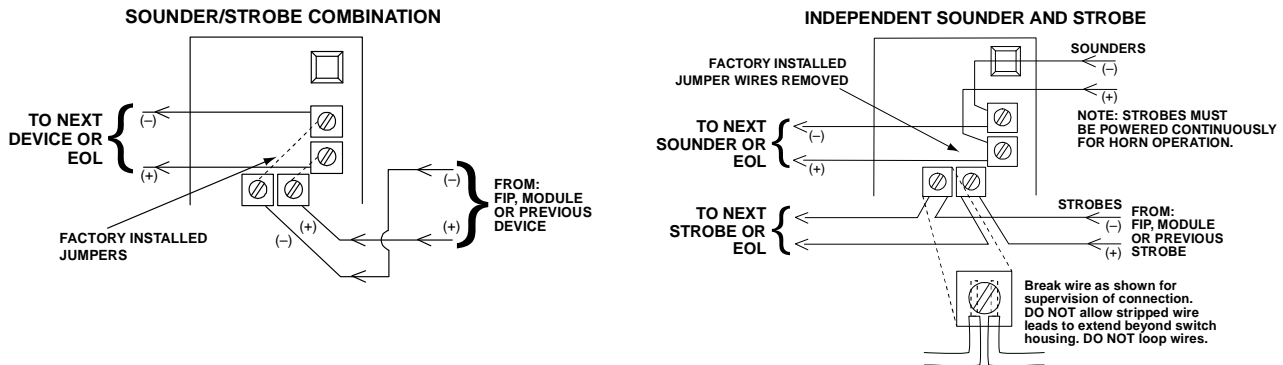

Warning System Devices

P2475RL Sounder Strobe

System Sensor SpectrAlert P2475RL Sounder/Strobe provides a red lens strobe and warning sounder in a single housing. The low current draw of SpectrAlert products helps minimize power supply requirements. By consuming less current, the flexibility to connect more devices per circuit is possible, for a lower installed cost.

Features

-  Wall Mount
-  Supplied with red lens
-  75 Candela strobe intensity
-  Low current draw
-  Field selectable ISO8201 (T3) or electromechanical tone
-  Field selectable High or Low volume selection
-  Sounder and Strobe can be operated independently (2 or 4 wire)
-  Universal mounting plate included

www.pertronic.com.au

Specifications:

-  Operating Voltage: 24VDC
-  Operating Voltage Range: 21VDC to 30VDC
-  Operating Temperature: 0°C to 49°
-  Strobe Flash Rate: 1 flash per second
-  Strobe Flash Type: Xenon tube
-  Input terminal wire gauge: 0.8 to 3mm²
-  Size: (with universal mounting plate) 143 mm (l) x 127 mm (w) x 59 mm (d)

Wiring Connections:

Temporal 3 Tone Pattern:

Sounder Output (dBA)		
Electromechanical Tone		24V
Volume	Tone	dBA
High	Temporal 3	82
	Non-temporal	88
Low	Temporal 3	75
	Non-temporal	82
3000 Hz Tone		24V
Volume	Tone	dBA
High	Temporal 3	85
	Non-temporal	88
Low	Temporal 3	79
	Non-temporal	82