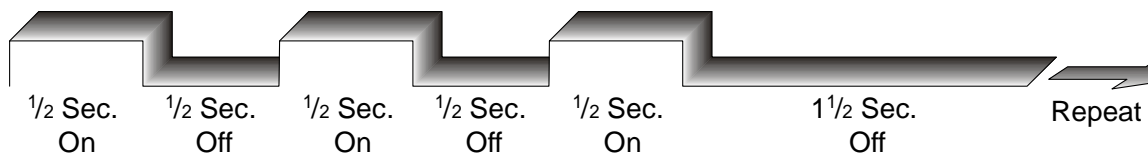

www.pertronic.com.au

Specifications:

-  Operating Voltage: 24VDC
-  Operating Voltage Range: 21VDC to 30VDC
-  Operating Temperature: 0°C to 49°
-  Strobe Flash Rate: 1 flash per second
-  Strobe Flash Type: Xenon tube
-  Input terminal wire gauge: 0.8 to 3mm²
-  Size: (with universal mounting plate) 143 mm (l) x 127 mm (w) x 59 mm (d)

Wiring Connections:

Temporal 3 Tone Pattern:

Sounder Output (dBA)		
Electromechanical Tone		24V
Volume	Tone	dBA
High	Temporal 3	82
	Non-temporal	88
Low	Temporal 3	75
	Non-temporal	82
3000 Hz Tone		24V
Volume	Tone	dBA
High	Temporal 3	85
	Non-temporal	88
Low	Temporal 3	79
	Non-temporal	82