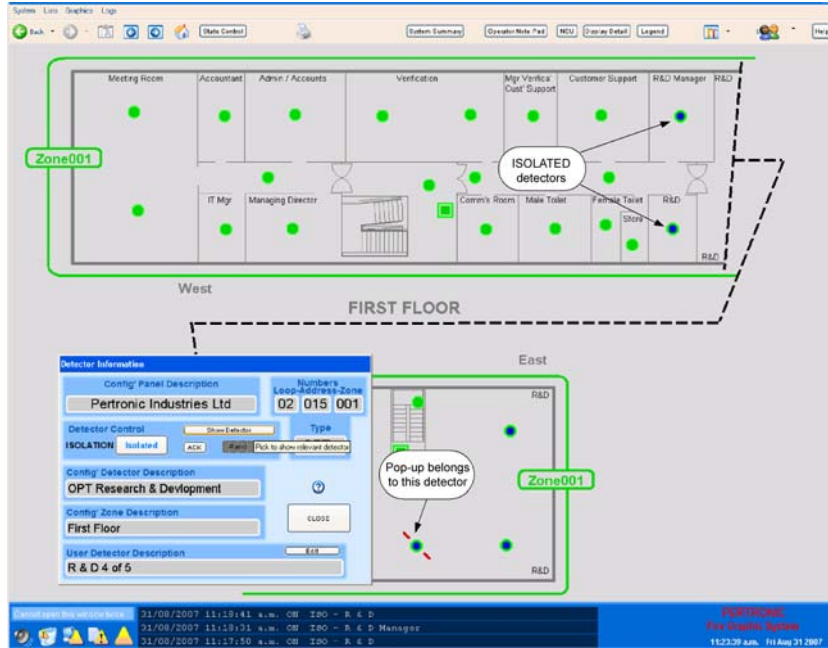

Typical Pertronic Graphic System Screenshots:
Fire Alarm Panel 'Normal' with isolated detectors identified:

Activated Detectors within a Zone in 'Alarm':

Ordering Information:

Description	Code
Network Card for Graphic Interface	NETCD-NCU
Network Card - F100A/F120A Panels/LED Mimics	NETCARD
Pertronic Graphic System software	Call
Pertronic Graphic System Configuration	Call