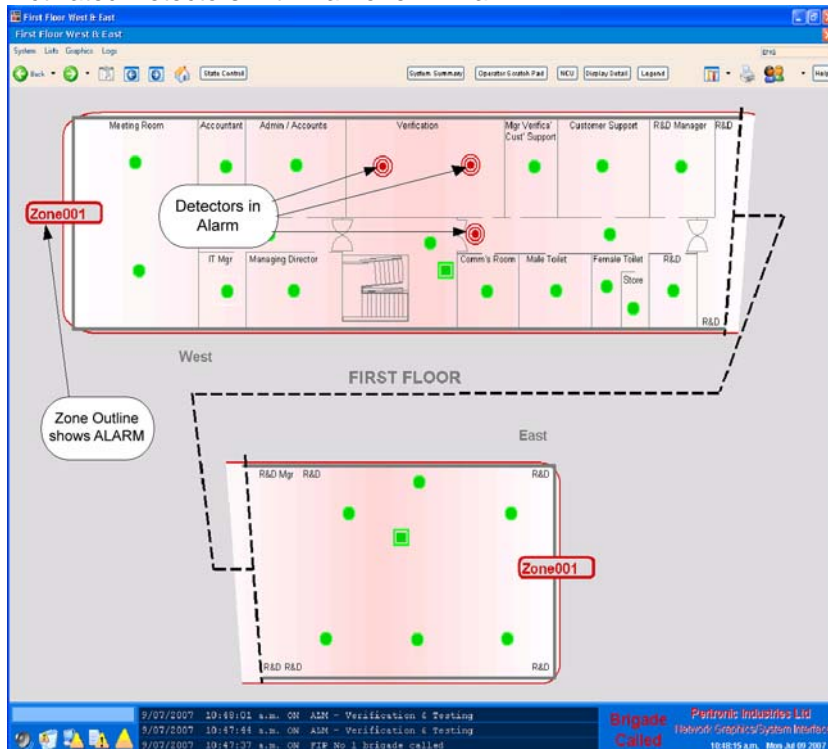

Typical Pertronic Graphic System Screenshots:
Fire Alarm Panel 'Normal' with isolated detectors identified:

Activated Detectors within a Zone in 'Alarm':

Ordering Information:

Description	Code
Network Card for Graphic Interface	NETCD-NCU
Network Card - F100A/F120A Panels/LED Mimics	NETCARD
Pertronic Graphic System software	Call
Pertronic Graphic System Configuration	Call